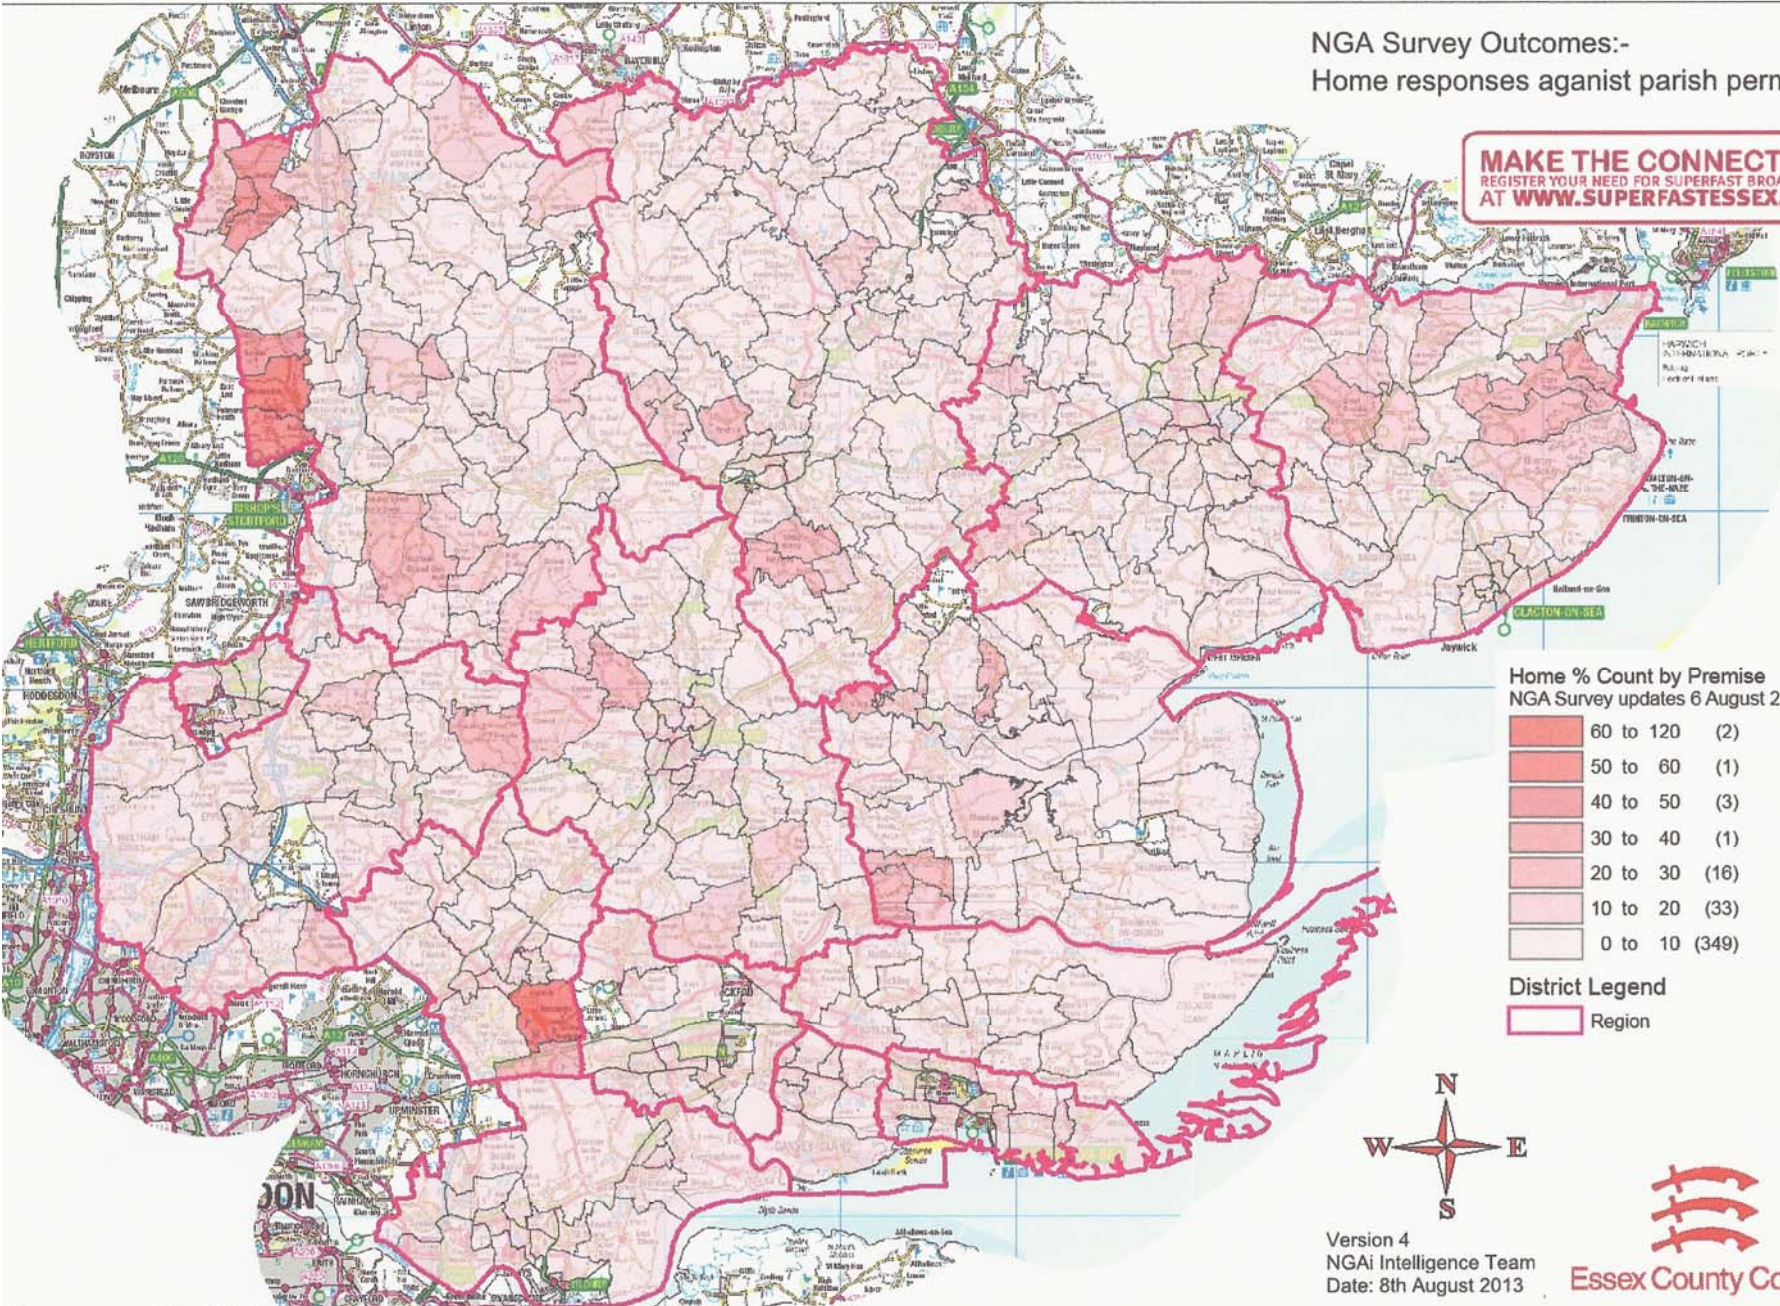

NGA Survey Outcomes:-
Home responses against parish permises

MAKE THE CONNECTION
REGISTER YOUR NEED FOR SUPERFAST BROADBAND
AT WWW.SUPERFASTESSEX.ORG

Home % Count by Premise
NGA Survey updates 6 August 2013

60 to 120	(2)
50 to 60	(1)
40 to 50	(3)
30 to 40	(1)
20 to 30	(16)
10 to 20	(33)
0 to 10	(349)

District Legend
Region

Version 4
NGAi Intelligence Team
Date: 8th August 2013

Essex County Council